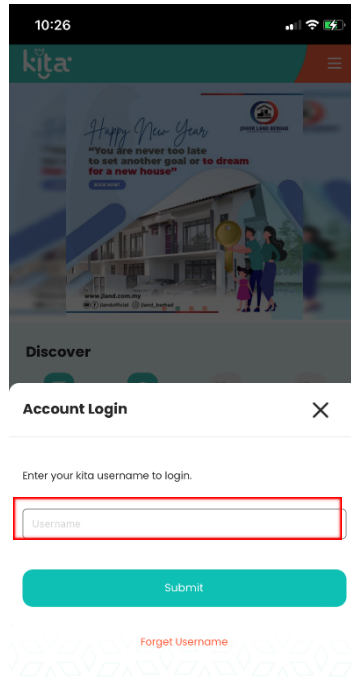

## USER GUIDE: How to Login into kita Account

1. Enter your kita username and click **“Submit”** button.

2. Input OTP Verification Code that had been sent to user's email and click **"Login"** button.

**Enter OTP Verification Code**